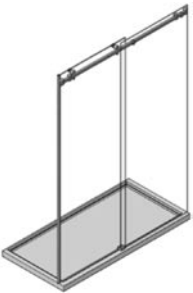

Configurations

opto™
inline