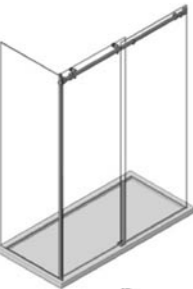

opto™
square